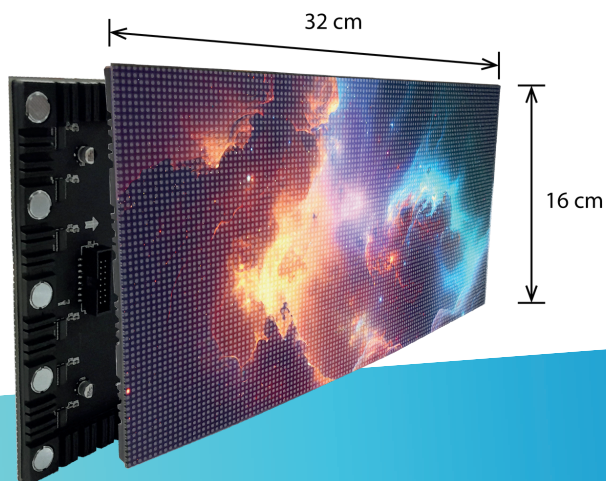

# SPECIAL SHAPE LED DISPLAY

GET MORE EYE-CATCHING AND EASY TO IMPLEMENT DISPLAY IN CREATIVE WAY

## FLEXIBLE SHAPED LED DISPLAY

**CORNER SHAPED LED DISPLAY**

Subscribe and setup in minutes ▪ Easy manage multi brand screen (Android, Tizen, WebOS, Windows) ▪ Hassle-free setup ▪ Real cloud system with Security & Backup system ▪ Streamline & detail User Management ▪ Enhanced Device Management tools ▪ Powerful Data-Set View Configuration ▪ Detailed Reporting (device, proof of play, bandwidth, layout, media)

## Single Display