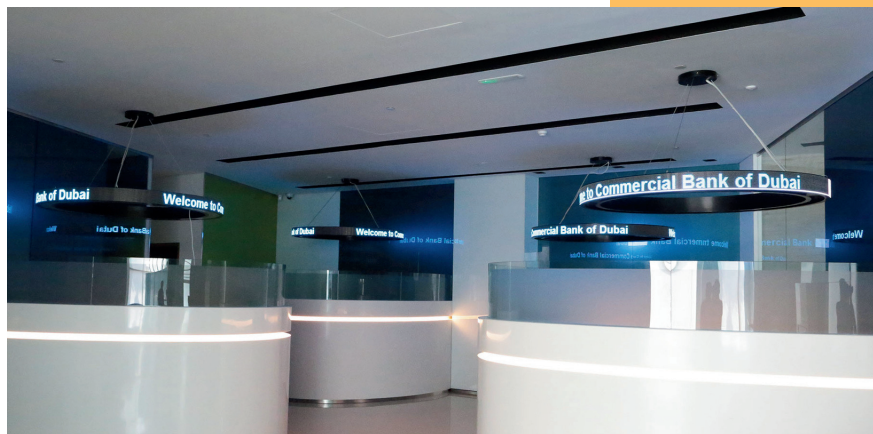

# SPECIAL SHAPE LED DISPLAY

GET MORE EYE-CATCHING AND EASY TO IMPLEMENT DISPLAY IN CREATIVE WAY

## FLEXIBLE SHAPED LED DISPLAY

**CORNER SHAPED LED DISPLAY**

Subscribe and setup in minutes ▪ Easy manage multi brand screen (Android, Tizen, WebOS, Windows) ▪ Hassle-free setup ▪ Real cloud system with Security & Backup system ▪ Streamline & detail User Management ▪ Enhanced Device Management tools ▪ Powerful Data-Set View Configuration ▪ Detailed Reporting (device, proof of play, bandwidth, layout, media)