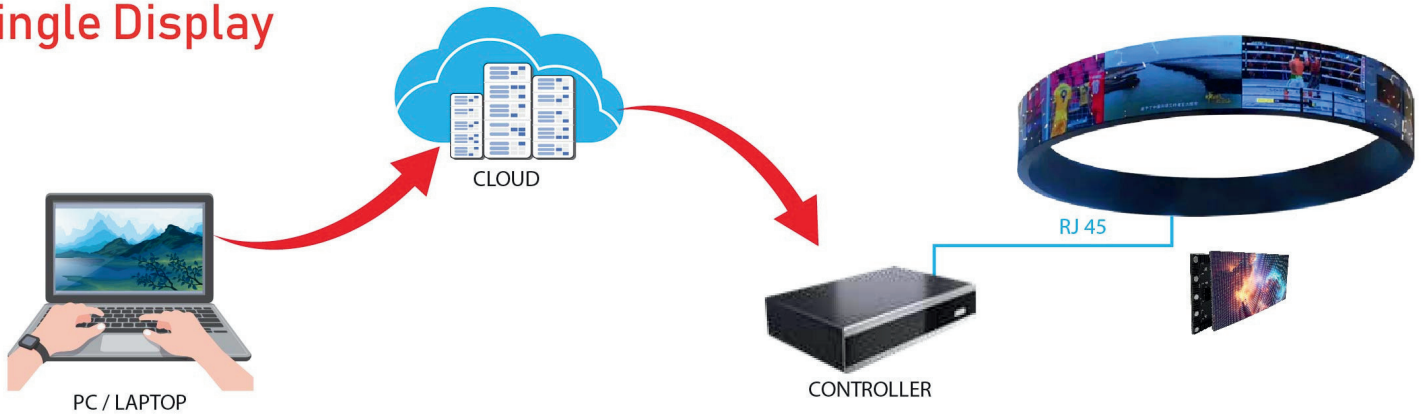

# SPECIAL SHAPE LED DISPLAY

GET MORE EYE-CATCHING AND EASY TO IMPLEMENT DISPLAY IN CREATIVE WAY

## FLEXIBLE SHAPED LED DISPLAY

**CORNER SHAPED LED DISPLAY**

Subscribe and setup in minutes ▪ Easy manage multi brand screen (Android, Tizen, WebOS, Windows) ▪ Hassle-free setup ▪ Real cloud system with Security & Backup system ▪ Streamline & detail User Management ▪ Enhanced Device Management tools ▪ Powerful Data-Set View Configuration ▪ Detailed Reporting (device, proof of play, bandwidth, layout, media)

## Single Display

## Multiple Display