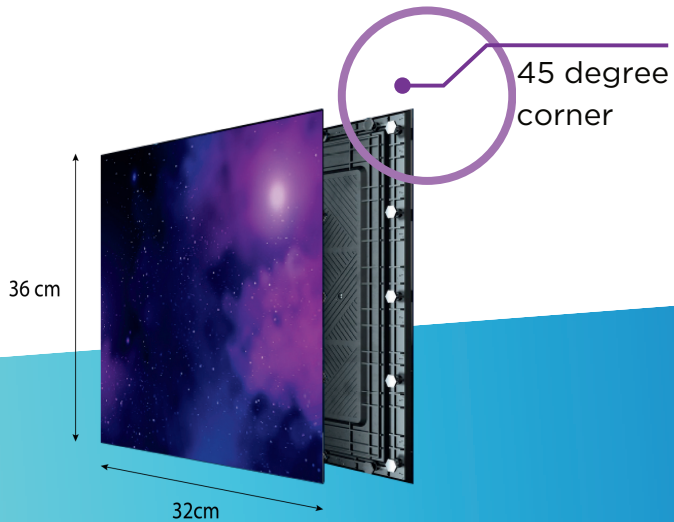

# SPECIAL SHAPE LED DISPLAY

GET MORE EYE-CATCHING AND EASY TO IMPLEMENT DISPLAY IN CREATIVE WAY

## FLEXIBLE SHAPED LED DISPLAY

**CORNER SHAPED LED DISPLAY**

Subscribe and setup in minutes ▪ Easy manage multi brand screen (Android, Tizen, WebOS, Windows) ▪ Hassle-free setup ▪ Real cloud system with Security & Backup system ▪ Streamline & detail User Management ▪ Enhanced Device Management tools ▪ Powerful Data-Set View Configuration ▪ Detailed Reporting (device, proof of play, bandwidth, layout, media)

## Single Display