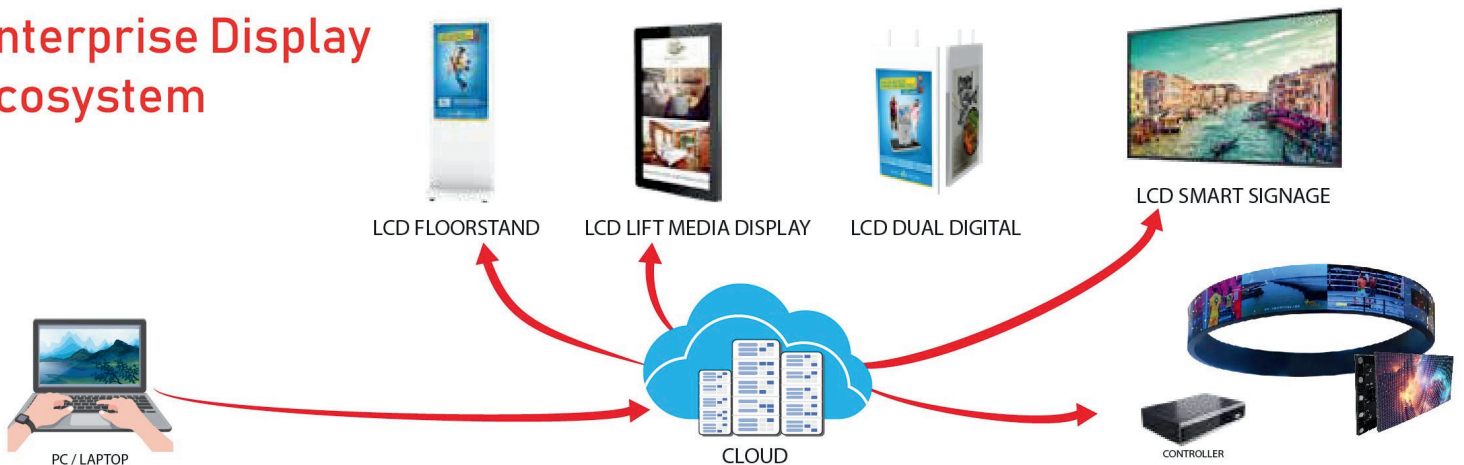

Enterprise Display Ecosystem

PT. INNOVASI SARANA GRAFINDO (InnoGRAPH)

Jl. Lenteng Agung Raya No. 15 | Jakarta 12610 - Indonesia

Ph. +62 21 78831075 (Hunting) | email: cs@innograph.com

0815-1028-2828

innograph.com

displaystore.id