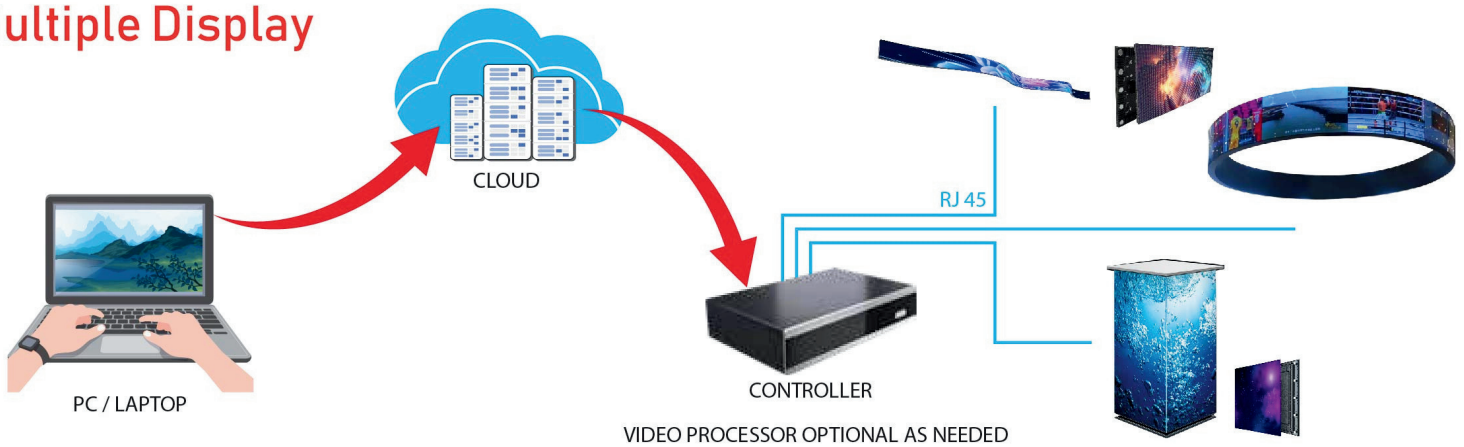

## FLEXIBLE SHAPED LED DISPLAY

**CORNER SHAPED LED DISPLAY**

Subscribe and setup in minutes ▪ Easy manage multi brand screen (Android, Tizen, WebOS, Windows) ▪ Hassle-free setup ▪ Real cloud system with Security & Backup system ▪ Streamline & detail User Management ▪ Enhanced Device Management tools ▪ Powerful Data-Set View Configuration ▪ Detailed Reporting (device, proof of play, bandwidth, layout, media)

## Single Display

## Multiple Display