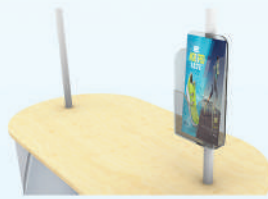

Tas Tabung Graphic

Table top & Base

Tas table top

Complete Set

ACCESSORIES

Product Showcase

Acrylic Brosur

Pintu

Tray

Header

BASIC SHAPE/MODEL

Oval

Curve

Big Curve

Twist

Half Size