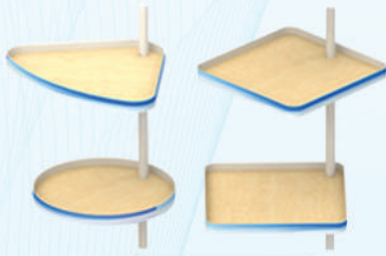

Tas Tabung Graphic

Table top & Base

Tas table top

Complete Set

ACCESSORIES

Product Showcase

Acrylic Brosur

Pintu

Tray

Header

BASIC SHAPE/MODEL

Oval

Curve

Big Curve

Twist

Half Size