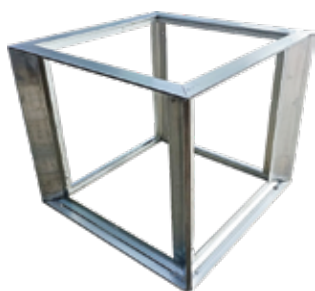

FABRIC FRAME PILAR LED LIGHTBOX

Pilar 4 Sisi