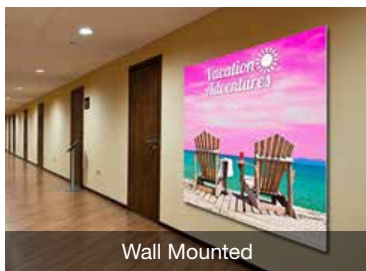

## FABRIC FRAME LED LIGHTBOX 1 SISI L-35, L-60, L-80

Opsi Tebal Frame  
35, 60 & 80 mm

Lampu LED  
Wide Angle

Graphic Full.  
No Bezel

Graphic Fabric  
Textile

Wall Mounted

Inbow (Coak Dinding)

Decorative Ceiling