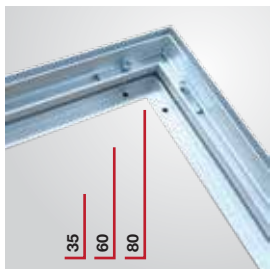

## FABRIC FRAME LED LIGHTBOX 1 SISI L-35, L-60, L-80

Opsi Tebal Frame  
35, 60 & 80 mm

Lampu LED  
Wide Angle

Graphic Full.  
No Bezel

Graphic Fabric  
Textile

Wall Mounted

Inbow (Coak Dinding)

Decorative Ceiling