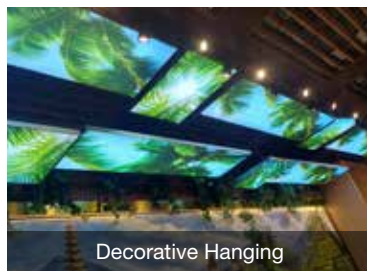

## FABRIC FRAME LED LIGHTBOX 1 SISI L-35, L-60, L-80

Opsi Tebal Frame  
35, 60 & 80 mm

Lampu LED  
Wide Angle

Graphic Full.  
No Bezel

Graphic Fabric  
Textile

Wall Mounted

Inbow (Coak Dinding)

Decorative Ceiling