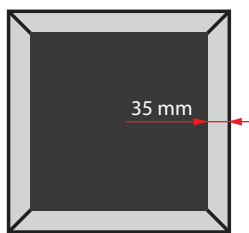

FABRIC FRAME PILAR LED LIGHTBOX

Pilar 4 Sisi